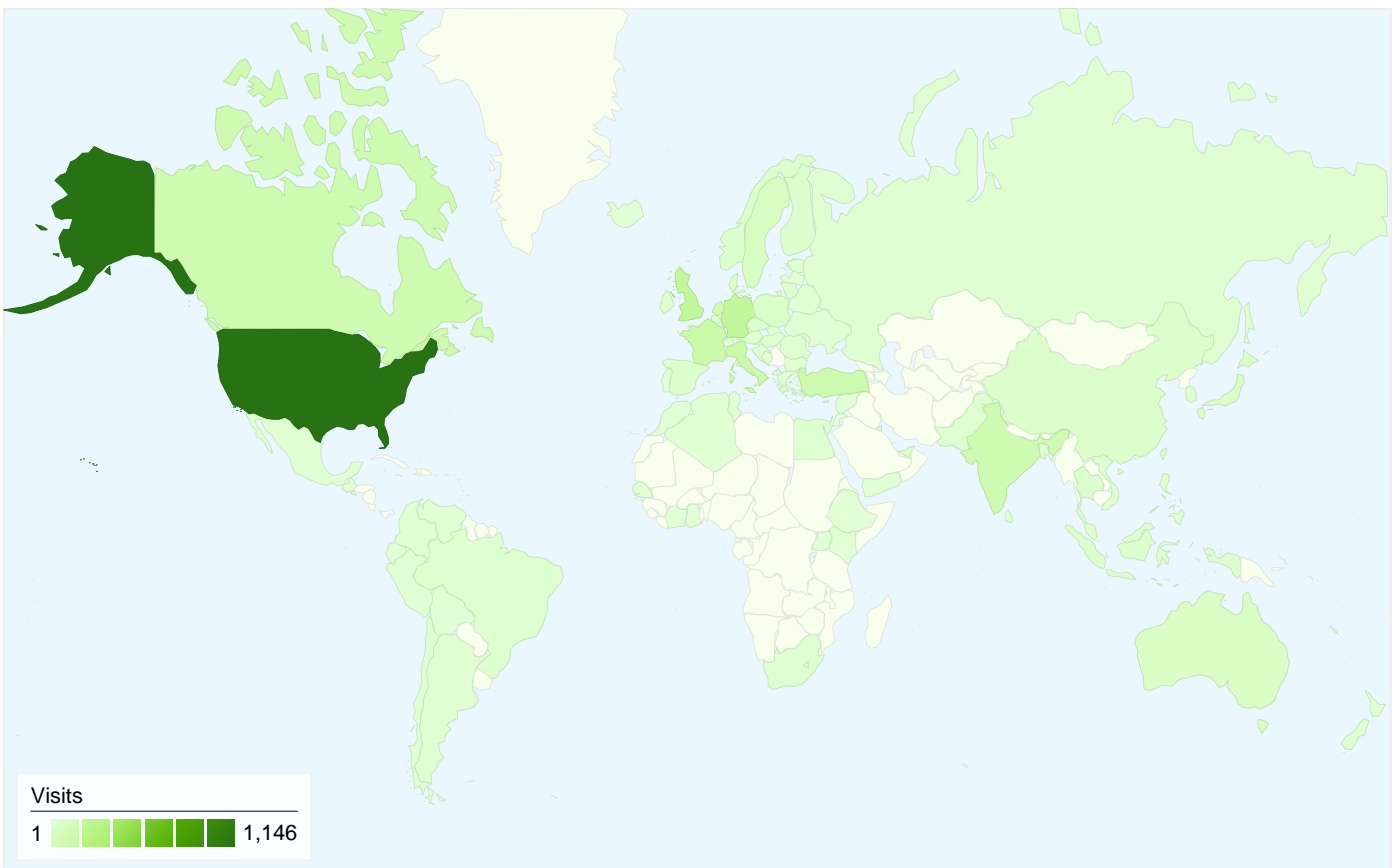

**2,870 people visited this site**

 **3,310 Visits**

 **2,870 Absolute Unique Visitors**

 **7,563 Page Views**

 **2.28 Average Page Views**

 **00:01:32 Time on Site**

 **69.73% Bounce Rate**

 **83.72% New Visits**

All traffic sources sent a total of 3,310 visits

-  **26.40%** Direct Traffic
-  **64.29%** Referring Sites
-  **9.31%** Search Engines

- **Referring Sites**  
2,128.00 (64.29%)
- **Direct Traffic**  
874.00 (26.40%)
- **Search Engines**  
308.00 (9.31%)

## Top Traffic Sources

Sources	Visits	% visits
humoron.com (referral)	901	27.22%
(direct) ((none))	874	26.40%
x-wallpapers.com (referral)	454	13.72%
santoalt.com (referral)	214	6.47%
idleriot.com (referral)	115	3.47%

### 3,310 visits came from 98 countries/territories