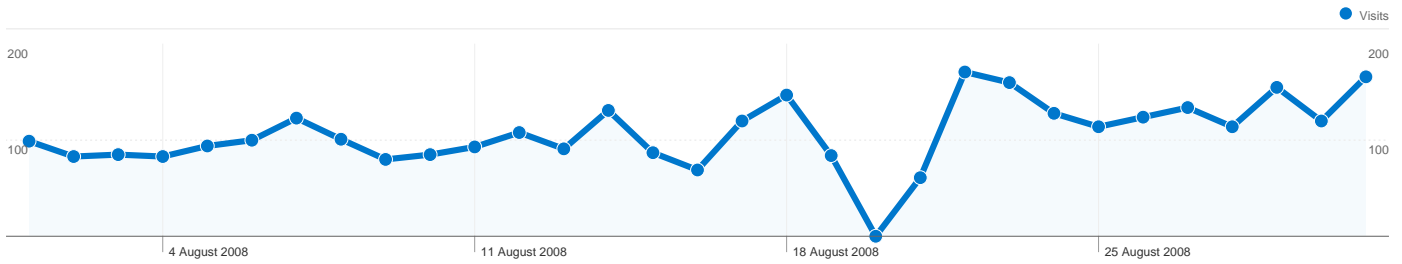

**Site Usage**

**3,310 Visits**

**69.73% Bounce Rate**

**7,563 Page Views**

**00:01:32 Avg. Time on Site**

**2.28 Pages/Visit**

**83.72% % New Visits**

**Visitors Overview**

**2,870 people visited this site**

 **3,310 Visits**

 **2,870 Absolute Unique Visitors**

 **7,563 Page Views**

 **2.28 Average Page Views**

 **00:01:32 Time on Site**

 **69.73% Bounce Rate**

 **83.72% New Visits**

All traffic sources sent a total of 3,310 visits

-  **26.40%** Direct Traffic
-  **64.29%** Referring Sites
-  **9.31%** Search Engines

- **Referring Sites**  
2,128.00 (64.29%)
- **Direct Traffic**  
874.00 (26.40%)
- **Search Engines**  
308.00 (9.31%)

1 - 10 of 98

Pages on this site were viewed a total of 7,563 times

 7,563 Page Views

 5,212 Unique Views

 69.73% Bounce Rate