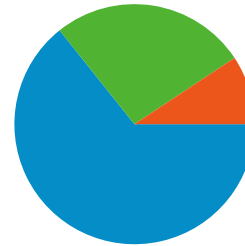

- **Referring Sites**
  2,128.00 (64.29%)
- **Direct Traffic**
  874.00 (26.40%)
- **Search Engines**
  308.00 (9.31%)

Top Traffic Sources

Sources	Visits	% visits
humoron.com (referral)	901	27.22%
(direct) ((none))	874	26.40%
x-wallpapers.com (referral)	454	13.72%
santoalt.com (referral)	214	6.47%
idleriot.com (referral)	115	3.47%

Keywords	Visits	% visits
pan-fun	45	14.61%
humoron	35	11.36%
humoron.com	35	11.36%
funny video clips	30	9.74%
pan-fun.com	20	6.49%