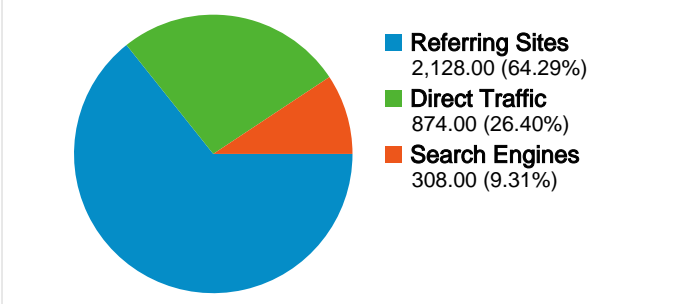

Traffic Sources Overview

Content Overview

Pages	Page Views	% Page Views
/	4,097	54.17%
/Videos	377	4.98%
/Videos?s=&p=2	327	4.32%
/Videos?t=&c=0&s=&p=3	168	2.22%
/Videos?t=&c=0&s=&p=4	124	1.64%