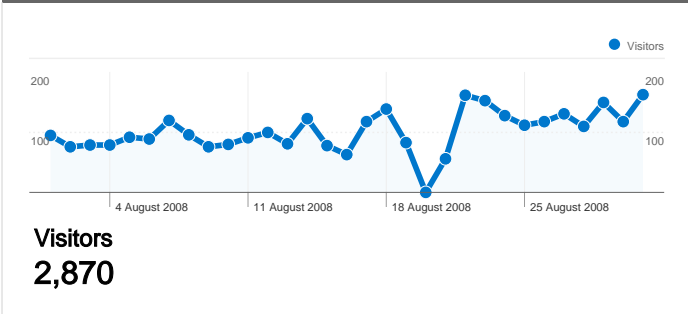

**Site Usage**

**3,310 Visits**

**69.73% Bounce Rate**

**7,563 Page Views**

**00:01:32 Avg. Time on Site**

**2.28 Pages/Visit**

**83.72% % New Visits**

**Visitors Overview**

**2,870 people visited this site**

 **3,310 Visits**

 **2,870 Absolute Unique Visitors**

 **7,563 Page Views**

 **2.28 Average Page Views**

 **00:01:32 Time on Site**

 **69.73% Bounce Rate**

 **83.72% New Visits**

### 3,310 visits came from 98 countries/territories

1 - 10 of 98

Pages on this site were viewed a total of 7,563 times

 7,563 Page Views

 5,212 Unique Views

 69.73% Bounce Rate