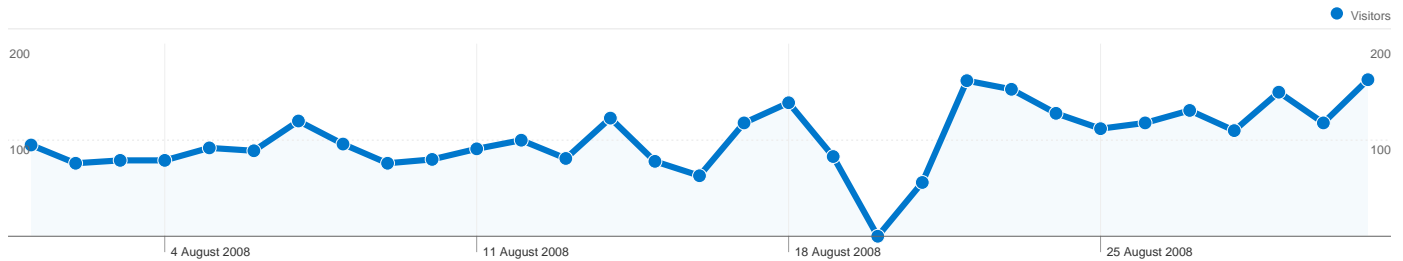

**Site Usage**

**3,310 Visits**

**69.73% Bounce Rate**

**7,563 Page Views**

**00:01:32 Avg. Time on Site**

**2.28 Pages/Visit**

**83.72% % New Visits**

**Visitors Overview**

**2,870 people visited this site**

 **3,310 Visits**

 **2,870 Absolute Unique Visitors**

 **7,563 Page Views**

 **2.28 Average Page Views**

 **00:01:32 Time on Site**

 **69.73% Bounce Rate**

 **83.72% New Visits**

### 3,310 visits came from 98 countries/territories

1 - 10 of 98

Pages on this site were viewed a total of 7,563 times

 7,563 Page Views

 5,212 Unique Views

 69.73% Bounce Rate