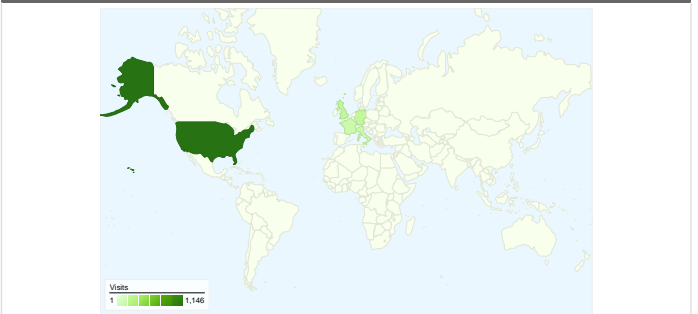

**Site Usage**

**3,310 Visits**

**69.73% Bounce Rate**

**7,563 Page Views**

**00:01:32 Avg. Time on Site**

**2.28 Pages/Visit**

**83.72% % New Visits**

**Visitors Overview**

**Map Overlay world**

**Traffic Sources Overview**

**Content Overview**

Pages	Page Views	% Page Views
/	4,097	54.17%
/Videos	377	4.98%
/Videos?s=&p=2	327	4.32%
/Videos?t=&c=0&s=&p=3	168	2.22%
/Videos?t=&c=0&s=&p=4	124	1.64%

All traffic sources sent a total of 3,310 visits

-  **26.40%** Direct Traffic
-  **64.29%** Referring Sites
-  **9.31%** Search Engines

- **Referring Sites**  
2,128.00 (64.29%)
- **Direct Traffic**  
874.00 (26.40%)
- **Search Engines**  
308.00 (9.31%)

### 3,310 visits came from 98 countries/territories