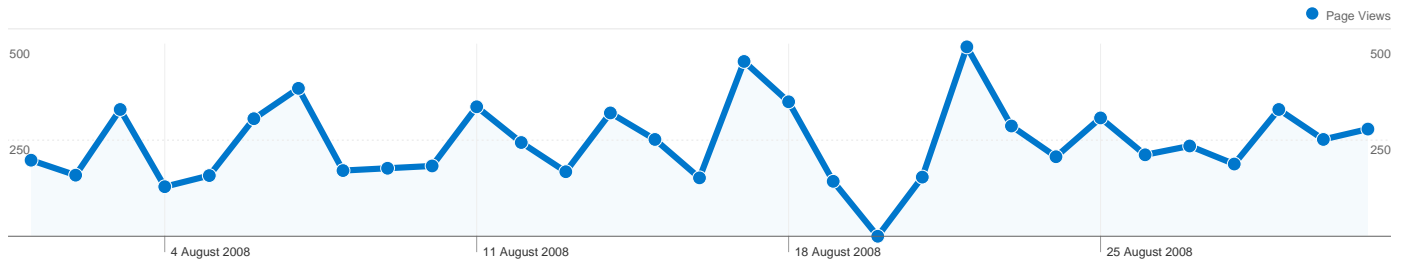

Pages on this site were viewed a total of 7,563 times

7,563 Page Views

5,212 Unique Views

69.73% Bounce Rate

Top Content

Pages	Page Views	% Page Views
/	4,097	54.17%
/Videos	377	4.98%
/Videos?s=&p=2	327	4.32%
/Videos?t=&c=0&s=&p=3	168	2.22%
/Videos?t=&c=0&s=&p=4	124	1.64%